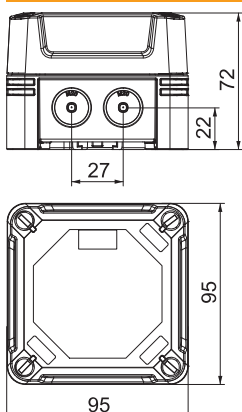

Technical data sheet

Empty housing X 02

Item no. 2005524

Junction box for the connection of cables and lines indoors and in outdoor areas. Square design without entries. Suitable for wall and ceiling mounting with the option to fasten outside, inside or to mount via the corner domes. Particularly impact resistant with IK08. Transparent cover with quick lock, sealable. Made from halogen-free and UV-resistant materials. Junction box according to DIN EN 60670. Impact resistance IK08 according to DIN EN 50102. Protection rating IP67 according to DIN EN 60529.

PC Polycarbonate

Additional product text, instruction	.The junction box is tested according to DIN EN 60670-1, VDE 0606-1:2014 (EN 60670-1:2005 + Cor.:2007 + Cor.:2010 + A1:2013) and DIN EN 60670-22, VDE 0606-22:2007 (EN 60670-22:2006).
Additional product text 1	The junction box fulfils the protection type test requirements to IP 67 according to DIN EN 60529, VDE0470-1:2014 (EN 60529/AC:2016).
Additional product text 2	The cover is made of a transparent material for better observation of the installations.

Master data

Item no.	2005524
Type	X02C LGR-TR
Description 1	Empty Enclosure
Description 2	with transparent lid
Dimension	95x95x72
Colour	Grey/transparent
Material	Polycarbonate
Material symbol	PC
Smallest sales unit (VG)	1 Piece
Weight	17,50 kg/100 pc.

Technical data

Length	95,00 mm
Width	95,00 mm
Height	72,00 mm
Clear internal dimensions	85x85x57 mm
Dimension LxWxH	95x95x72 mm
Cover fastening	Screwed
Shape	Square
Suitable for outdoor use	<input checked="" type="checkbox"/>
With cover	<input checked="" type="checkbox"/>
Installation type	On cable tray
Mounting type	Surface-mounted
Protection rating	IP67
Protection rating	IP 67
Protection rating IK code	IK08
Protection class	II