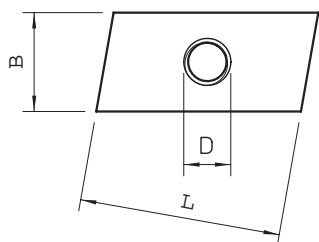

### Master data

Item no.	1147172
Type	MS50SN M6 A4
Description 1	Slide nut
Description 2	for profile rail MS5030
Dimension	M6
Material	Stainless steel, material A4
Material symbol	A4
Surface	Bright, reworked
Surface symbol	2B
Smallest sales unit (VG)	50 Piece
Weight	6,70 kg/100 pc.

### Technical data

Length	43,00 mm
Width	21,00 mm
Height	12,00 mm
Thread	M6
Thread size M	6
Thread dimension, metric	6
With spring	<input type="checkbox"/>