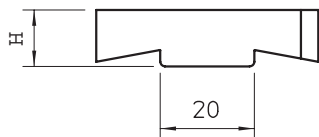

### Master data

Item no.	1147172
Type	MS50SN M6 A4
Description 1	Slide nut
Description 2	for profile rail MS5030
Dimension	M6
Material	Stainless steel, material A4
Material symbol	A4
Surface	Bright, reworked
Surface symbol	2B
Smallest sales unit (VG)	50 Piece
Weight	6,70 kg/100 pc.

### Technical data

Length	43,00 mm
Width	21,00 mm
Height	12,00 mm
Thread	M6
Thread size M	6
Thread dimension, metric	6
With spring	<input type="checkbox"/>