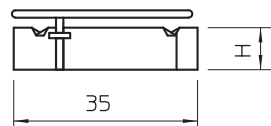

## Slide nut with spring

Item no. 1147336

Slide nut with spring for use with MS4121 und MS4141 profile rails

**A4** Stainless steel, rustproof  
**2B** Bright, reworked

### Master data

Item no.	1147336
Type	MS41SNF M6 A4
Description 1	Slide nut with spring
Description 2	for profile rail MS4121/4141
Dimension	M6
Material	Stainless steel, material A4
Material symbol	A4
Surface	Bright, reworked
Surface symbol	2B
Smallest sales unit (VG)	50 Piece
Weight	3,20 kg/100 pc.

### Technical data

Length	35,00 mm
Width	20,00 mm
Height	6,00 mm
Thread	M6
Thread size M	6
Thread dimension, metric	6
With spring	<input checked="" type="checkbox"/>