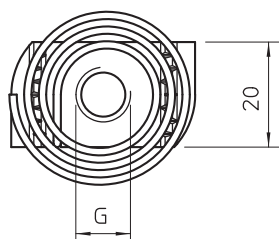

## Slide nut with spring

Item no. 1147336

Slide nut with spring for use with MS4121 und MS4141 profile rails

**A4** Stainless steel, rustproof  
**2B** Bright, reworked

### Master data

Item no.	1147336
Type	MS41SNF M6 A4
Description 1	Slide nut with spring
Description 2	for profile rail MS4121/4141
Dimension	M6
Material	Stainless steel, material A4
Material symbol	A4
Surface	Bright, reworked
Surface symbol	2B
Smallest sales unit (VG)	50 Piece
Weight	3,20 kg/100 pc.

### Technical data

Length	35,00 mm
Width	20,00 mm
Height	6,00 mm
Thread	M6
Thread size M	6
Thread dimension, metric	6
With spring	<input checked="" type="checkbox"/>