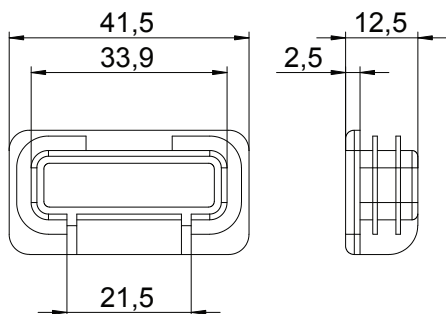

Technical data sheet

End cap MS4121

Item no. 1122904

End cap for profile rail, type MS 21.

PE Polyethylene

Master data

| | |
|--------------------------|------------------------|
| Item no. | 1122904 |
| Type | MS4121 EK |
| Description 1 | End cap |
| Description 2 | for profile rail MS 21 |
| Dimension | 41x21mm |
| Colour | Pastel orange |
| RAL number | 2003 |
| Material | Polyethylene |
| Material symbol | PE |
| Smallest sales unit (VG) | 50 Piece |
| Weight | 0,65 kg/100 pc. |

Technical data

| | |
|--------------|-----------|
| Length | 12,50 mm |
| Width | 41,50 mm |
| Height | 21,50 mm |
| Version | End cap |
| Suitable for | C profile |