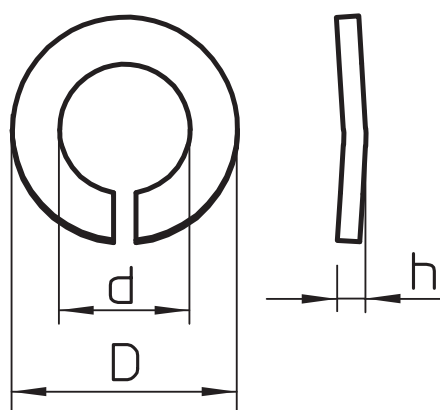

Technical data sheet

Lock washer

Item no. 3405125

Lock washer M12

St	Steel
G	Electrogalvanised

Master data

Item no.	3405125
Type	LWS M12 G
Description 1	Lock washer
Dimension	M12
Material	Steel
Material symbol	St
Surface	Electrogalvanised
Surface to DIN	EN ISO 19598 / EN ISO 4042
Surface symbol	G
Smallest sales unit (VG)	100 Piece
Weight	0,32 kg/100 pc.

Technical data

Dimension D	21,10 - 21,10 mm
Dimension d	12,50 mm
Dimension h	3,50 mm
Thread	M12