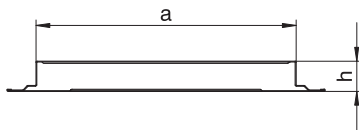

Technical data sheet

Connection shackle, height 28 mm

Item no. 7400972

Duct connectors for conductive mounting of screed-covered underfloor installation duct.

St	Steel
FS	Strip galvanised

Master data

Item no.	7400972
Type	VL 35028E
Description 1	Connection shackle
Description 2	conductive
Dimension	50x350x28
Material	Steel
Material symbol	St
Surface	Strip galvanised
Surface to DIN	DIN EN 10346
Surface symbol	FS
Smallest sales unit (VG)	1 Piece
Weight	36,80 kg/100 pc.

Technical data

Width	350,00 mm
Height	28,00 mm
Dimension a	350,00 mm
Dimension h	28,00 mm
Version	Strap
Floor plate	<input checked="" type="checkbox"/>
Seal installation option	<input type="checkbox"/>
Suitable for expansion joint	<input checked="" type="checkbox"/>
Trunking height	28,00 mm
With equipotential bonding	<input checked="" type="checkbox"/>