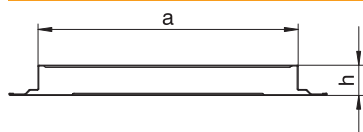

Technical data sheet

Connection shackle, height 28 mm

Item no. 7400966

Duct connectors for conductive mounting of screed-covered underfloor installation duct.

St	Steel
FS	Strip galvanised

Master data

Item no.	7400966
Type	VL 25028E
Description 1	Connection shackle
Description 2	conductive
Dimension	50x250x28
Material	Steel
Material symbol	St
Surface	Strip galvanised
Surface to DIN	DIN EN 10346
Surface symbol	FS
Smallest sales unit (VG)	1 Piece
Weight	32,30 kg/100 pc.

Technical data

Width	250,00 mm
Height	28,00 mm
Dimension a	250,00 mm
Dimension h	28,00 mm
Version	Strap
Floor plate	<input checked="" type="checkbox"/>
Seal installation option	<input type="checkbox"/>
Suitable for expansion joint	<input checked="" type="checkbox"/>
Trunking height	28,00 mm
With equipotential bonding	<input checked="" type="checkbox"/>