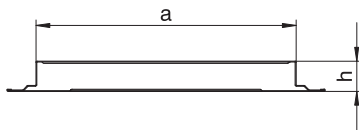

Technical data sheet

Connection shackle, height 28 mm

Item no. 7400960

Duct connectors for conductive mounting of screed-covered underfloor installation duct.

St	Steel
FS	Strip galvanised

Master data

Item no.	7400960
Type	VL 19028E
Description 1	Connection shackle
Description 2	conductive
Dimension	50x190x28
Material	Steel
Material symbol	St
Surface	Strip galvanised
Surface to DIN	DIN EN 10346
Surface symbol	FS
Smallest sales unit (VG)	1 Piece
Weight	24,90 kg/100 pc.

Technical data

Width	190,00 mm
Height	28,00 mm
Dimension a	190,00 mm
Dimension h	28,00 mm
Version	Strap
Floor plate	<input checked="" type="checkbox"/>
Seal installation option	<input type="checkbox"/>
Suitable for expansion joint	<input checked="" type="checkbox"/>
Trunking height	28,00 mm
With equipotential bonding	<input checked="" type="checkbox"/>