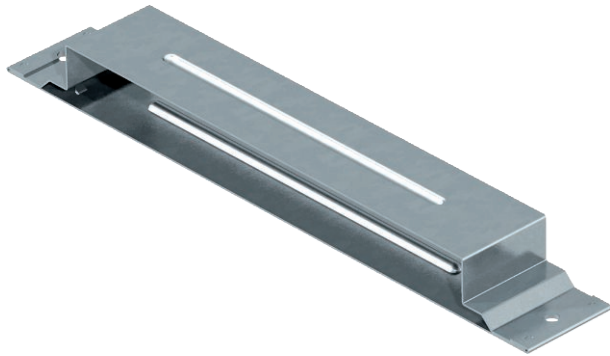

Technical data sheet

Connection shackle, height 28 mm

Item no. 7400960

Duct connectors for conductive mounting of screed-covered underfloor installation duct.

St	Steel
FS	Strip galvanised

Master data

Item no.	7400960
Type	VL 19028E
Description 1	Connection shackle
Description 2	conductive
Dimension	50x190x28
Material	Steel
Material symbol	St
Surface	Strip galvanised
Surface to DIN	DIN EN 10346
Surface symbol	FS
Smallest sales unit (VG)	1 Piece
Weight	24,90 kg/100 pc.

Technical data

Width	190,00 mm
Height	28,00 mm
Dimension a	190,00 mm
Dimension h	28,00 mm
Version	Strap
Floor plate	<input checked="" type="checkbox"/>
Seal installation option	<input type="checkbox"/>
Suitable for expansion joint	<input checked="" type="checkbox"/>
Trunking height	28,00 mm
With equipotential bonding	<input checked="" type="checkbox"/>