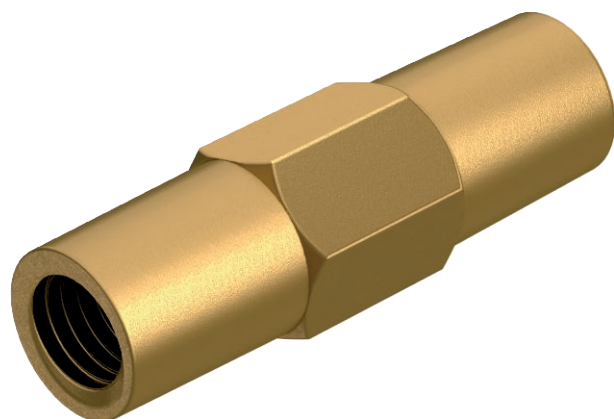

## Coupling for earth rod with thread

Item no. 5001190

- Suitable for earth rods, type 2019 16 CU

Red bronze

### Product description

### Master data

Item no.	5001190
Type	2019 16
Description 1	Coupler
Description 2	for threaded earth rod
Dimension	72x21
Material	Red bronze
Material symbol	CuSn
Smallest sales unit (VG)	10 Piece
Weight	8,00 kg/100 pc.

### Technical data

Length	72,00 mm
Dimension D	20,50 mm
Dimension L	71,20 mm
Version	Coupling
Outer-Ø	14,20 mm
for earth rods	14,20 Ø mm
Connection type	Screw connector