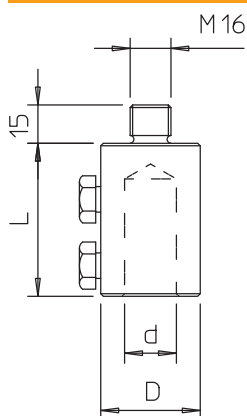

Technical data sheet

Connection piece

Item no. 5408352

- Fitting with M16 thread
- For mounting on stands with M16 female thread such as type 101 (5402891,5402958)
- With M10 bolts

Alu Aluminium

Master data

Item no.	5408352
Type	101 A-16
Description 1	Connection piece
Description 2	for 16 mm GFK rods
Dimension	16mm
Material	Aluminium
Material symbol	Alu
Smallest sales unit (VG)	10 Piece
Weight	13,00 kg/100 pc.

Technical data

Length	60,00 mm
Dimension D	30,00 Ø mm
Dimension D Ø	16,00 mm
Dimension L	60,00 mm
Connection	Round conductor
Earthing and lightning protection version	Other