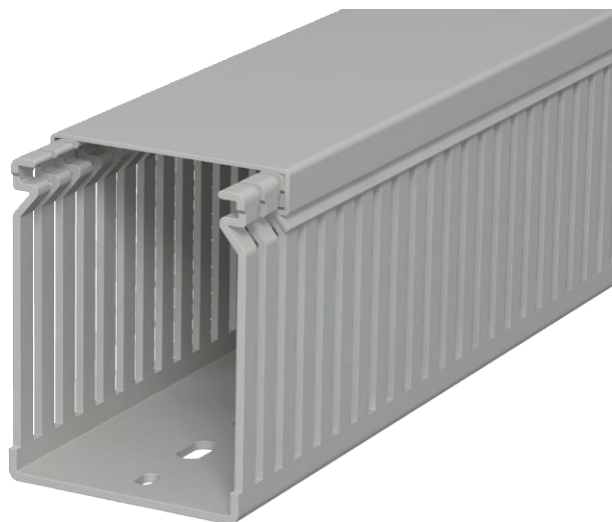

## Wiring duct, type LK4 80060

Item no. 6178054

Wiring trunking including cover and base perforation. The nominal dimension of the system size corresponds to the internal dimension of the trunking. Special lengths on request.

Flushfloor design with predetermined break points

**PVC** Polyvinylchloride

### Master data

Item no.	6178054
Type	LK4 80060
Description 1	Slotted cable trunking system
Dimension	80x60x2000
Colour	Stone grey
RAL number	7030
Material	Polyvinylchloride
Material symbol	PVC
Smallest sales unit (VG)	2 m
Weight	76,00 kg/100 m

### Technical data

Length	2.000,00 mm
Width	60,00 mm
Height	80,00 mm
Trunking height	80,00 mm
lampDimension WxH	60x80 mm
Side wall version	Slotted
Fastening type	Base perforation
Flexible	<input type="checkbox"/>
Creepage current-resistant	<input checked="" type="checkbox"/>
With cover	<input checked="" type="checkbox"/>
Halogen-free	<input type="checkbox"/>
Slot spacing	10,00 mm
Slot width	4,00 mm
Self-extinguishing	<input checked="" type="checkbox"/>