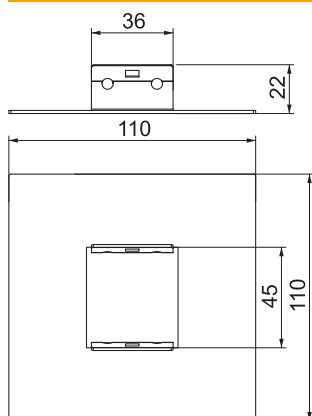

Technical data sheet

Cover screen

Item no. 6286800

Cover screen to laminate the ceiling plate cut-out in the gland area of the ISS70110ST service pole.

St Steel

Master data

Item no.	6286800
Type	ISS98B
Description 1	Cover piece
Description 2	for ISS98 and ISS133
Dimension	110x110x22mm
Colour	Pure white
RAL number	9010
Material	Steel
Material symbol	St
Smallest sales unit (VG)	1 Piece
Weight	13,00 kg/100 pc.

Technical data

Version	Penetration block
Shape	Rectangular
Fastening type	Other
Blinddeckel	<input checked="" type="checkbox"/>
Halogen-free	<input type="checkbox"/>
Installation technology	Other