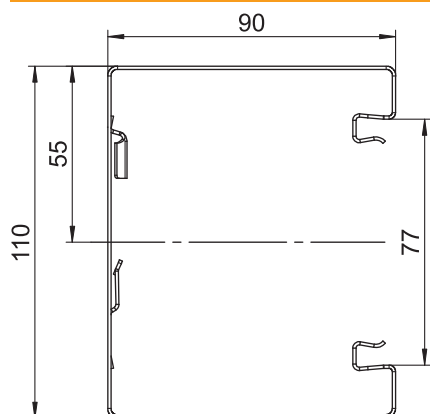

## Device installation trunking, type GSS90110

Item no. 6277101

GS device installation trunking for mounting on the wall or on fastening panels. The GS device installation trunking possesses self-contacting locking straps to accept a sheet steel partition. The equipotential bonding between the trunking bases takes place using the trunking coupling. The protective measure and the equipotential bonding is guaranteed between the cover and the base by the self-contacting trunking cover. The real system opening is 76.5 mm. The cover must be ordered separately.

**St** Steel

Additional product text 1	Over-lengths up to 3000 mm for trunking bases and covers as well as other RAL colours can be provided on request. The visible surfaces of the painted device installation trunking are laminated.
---------------------------	---

### Master data

Item no.	6277101
Type	GS-S90110CW
Description 1	Device installation trunking
Description 2	symmetrical
Dimension	90x110x2000
Colour	Cream
RAL number	9001
Material	Steel
Material symbol	St
Smallest sales unit (VG)	2,00 m
Weight	290,00 kg/100 m

### Technical data

Length	2.000,00 mm
Width	110,00 mm
Height	90,00 mm
Number of covers	1,00
Number of insertable partitions	1,00
Rear panel version (inner side)	With locking lugs
Rectangular shape	<input checked="" type="checkbox"/>
Fastening type	Screw-on
Base perforation	with base perforation
Halogen-free	<input checked="" type="checkbox"/>
Cable retaining clip	<input type="checkbox"/>
Duct depth	90,00 mm
Trunking height	110,00 mm
Duct connector	<input type="checkbox"/>
Cover mounting type	Internal
Mounting perforation in base	<input checked="" type="checkbox"/>
Usable cross-section	8.300,00 mm <sup>2</sup>
Cover width	76,5 mm
Cover width 2	0,00 mm
Cover width 3	0,00 mm
Cover supplied	<input type="checkbox"/>
Protective film	<input checked="" type="checkbox"/>
Symmetrical	<input checked="" type="checkbox"/>