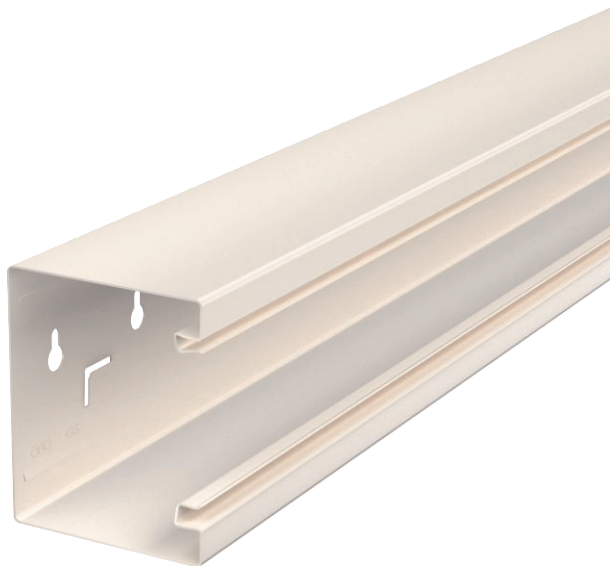

## Device installation trunking, type GSS90110

Item no. 6277101

GS device installation trunking for mounting on the wall or on fastening panels. The GS device installation trunking possesses self-contacting locking straps to accept a sheet steel partition. The equipotential bonding between the trunking bases takes place using the trunking coupling. The protective measure and the equipotential bonding is guaranteed between the cover and the base by the self-contacting trunking cover. The real system opening is 76.5 mm. The cover must be ordered separately.

**St** Steel

Additional product text 1	Over-lengths up to 3000 mm for trunking bases and covers as well as other RAL colours can be provided on request. The visible surfaces of the painted device installation trunking are laminated.
---------------------------	---

### Master data

Item no.	6277101
Type	GS-S90110CW
Description 1	Device installation trunking
Description 2	symmetrical
Dimension	90x110x2000
Colour	Cream
RAL number	9001
Material	Steel
Material symbol	St
Smallest sales unit (VG)	2,00 m
Weight	290,00 kg/100 m