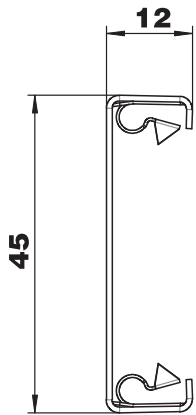

## Sheet steel trunking cover, 50 mm system opening

Item no. 6279881

Cover for closing the GEK-S device installation trunking.

**St** Steel

Additional product text 1 | Sheet steel version.

### Master data

Item no.	6279881
Type	GS-OT50CW
Description 1	Cover
Description 2	for system opening 50
Dimension	45x12x2000mm
Colour	Cream
RAL number	9001
Material	Steel
Material symbol	St
Smallest sales unit (VG)	2,00 m
Weight	45,55 kg/100 m

## Sheet steel trunking cover, 50 mm system opening

Item no. 6279881

### Technical data

Length	2.000,00 mm
Width	50,00 mm
Version for	Smooth
Halogen-free	<input checked="" type="checkbox"/>
Cover mounting type	Internal
Protective film	<input checked="" type="checkbox"/>