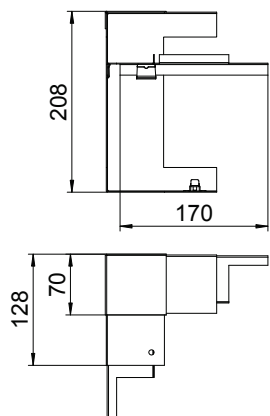

Technical data sheet

Internal corner, simplified, trunking height 70 mm

Item no. 6278441

Internal corner for direct installation on GS device installation trunking.

St Steel

Master data

Item no.	6278441
Type	GS-DI70210CW
Description 1	Internal corner
Description 2	simple, symmetrical
Dimension	70x210mm
Colour	Cream
RAL number	9001
Material	Steel
Material symbol	St
Smallest sales unit (VG)	1,00 Piece
Weight	77,00 kg/100 pc.

Technical data sheet

Internal corner, simplified, trunking height 70 mm

Item no. 6278441

Technical data

Width	210,00 mm
Height	70,00 mm
Number of covers	0,00
Version for	Base
Shape	Symmetrical
Halogen-free	<input checked="" type="checkbox"/>
Cable retaining clip	<input type="checkbox"/>
Duct connector	<input type="checkbox"/>
Mounting perforation in base	<input checked="" type="checkbox"/>
Cover width	0 mm
Cover width 2	0,00 mm
Cover width 3	0,00 mm
Protective film	<input checked="" type="checkbox"/>
Angle range	90,00 - 90,00 °