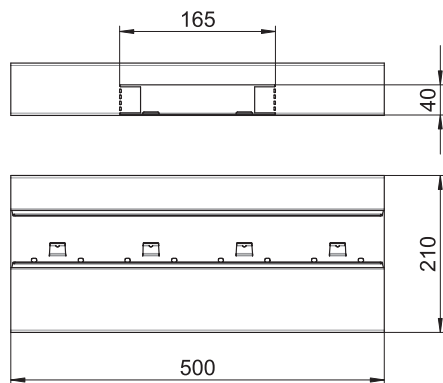

# Technical data sheet

T-piece, trunking height 70 mm

Item no. 6278061

T piece suitable for direct wall mounting.

St Steel

## Master data

Item no.	6278061
Type	GS-AT70210CW
Description 1	T piece
Description 2	asymmetrical
Dimension	70x210mm
Colour	Cream
RAL number	9001
Material	Steel
Material symbol	St
Smallest sales unit (VG)	1,00 Piece
Weight	202,00 kg/100 pc.

# Technical data sheet

T-piece, trunking height 70 mm

Item no. 6278061

## Technical data

Length	500,00 mm
Width	210,00 mm
Height	70,00 mm
Width of the branch	165,00 mm
Version for	Base
Number of covers	1,00
Duct connector	<input type="checkbox"/>
Halogen-free	<input checked="" type="checkbox"/>
Cable retaining clip	<input type="checkbox"/>
Cover mounting type	Internal
Mounting perforation in base	<input checked="" type="checkbox"/>
Cover width	76,5 mm
Cover width 2	0,00 mm
Cover width 3	0,00 mm
Protective film	<input checked="" type="checkbox"/>
Symmetrical	<input type="checkbox"/>