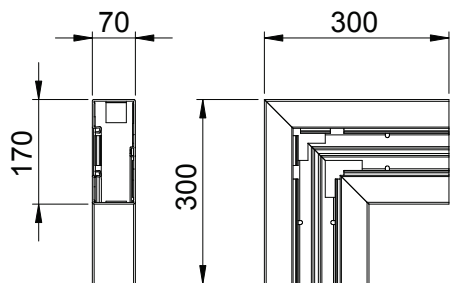

Technical data sheet

Flat angle, for device installation trunking Rapid 80
type GK-70170
Item no. 6274721

Flat angle for changing the direction of the GK device installation trunking.

PVC Polyvinylchloride

Master data

Item no.	6274721
Type	GK-F70170CW
Description 1	Flat angle
Dimension	70x170mm
Colour	Cream
RAL number	9001
Material	Polyvinylchloride
Material symbol	PVC
Smallest sales unit (VG)	1 Piece
Weight	91,00 kg/100 pc.

Technical data

Length	300,00 mm
Width	170,00 mm
Height	70,00 mm
Number of covers	1
Version for	Base
for duct width	170,00 mm
for trunking height	70,00 mm
Halogen-free	<input type="checkbox"/>
Cable retaining clip	<input type="checkbox"/>
Duct connector	<input type="checkbox"/>
Cover mounting type	Internal
Mounting perforation in base	<input checked="" type="checkbox"/>
Cover width 2	0,00 mm
Cover width 3	0,00 mm
Change of direction	Vertical, rising/falling
Protective film	<input checked="" type="checkbox"/>
Symmetrical	<input checked="" type="checkbox"/>
Angle range	90,00 - 90,00 °