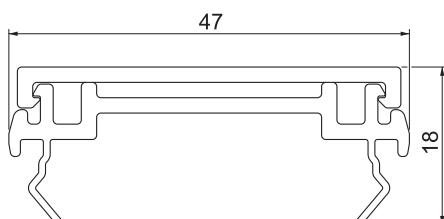

Technical data sheet

Cover, for device installation trunking Rapid 45-2

Item no. 6112413

Trunking cover for closing the device installation trunking of the Rapid 45-2 GA... series. . The 2-piece cover consists of a PVC base profile and an aluminium panel profile.

Note:

For anodised aluminium trunking, covers and fittings, light colour differences caused by permitted scatter due to the material and process conditions cannot be avoided (according to DIN 17 611). 45 mm devices can be clicked in directly. When using PC/ABS hood fittings, there may be colour differences due to the different materials.

Alu	Aluminium
EL	Anodised

Master data

Item no.	6112413
Type	GA-OT45EL
Description 1	Cover
Description 2	Rapid 45-2, aluminium
Dimension	45x2000
Material	Aluminium
Material symbol	Alu
Surface	Anodised
Surface symbol	EL
Smallest sales unit (VG)	2 m
Weight	47,45 kg/100 m

Technical data

Length	2.000,00 mm
Width	45,00 mm
Height	53,00 mm
Version for	Smooth
Cover mounting type	Internal
Protective film	<input checked="" type="checkbox"/>