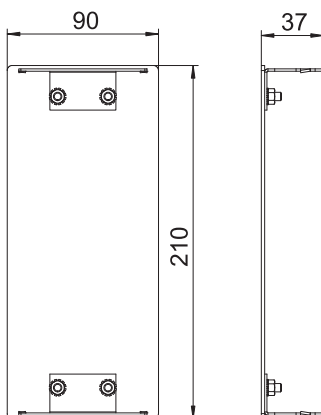

Technical data sheet

End piece, for device installation trunking Rapid 80
type GA-90210
Item no. 6279673

End piece for tidy closure of the Rapid 80 GA device installation trunking in aluminium.

Alu Aluminium

EL Anodised

Master data

Item no.	6279673
Type	GA-E90210EL
Description 1	End piece
Dimension	90x210mm
Material	Aluminium
Material symbol	Alu
Surface	Anodised
Surface symbol	EL
Smallest sales unit (VG)	1 Piece
Weight	18,80 kg/100 pc.

Technical data

Length	37,00 mm
Width	210,00 mm
Height	90,00 mm
Dimension a	70,00 mm
Dimension h	110,00 mm
Version for	Symmetrical
Fastening type	Lockable
Suitable for	Left/right
Cut lamination	<input type="checkbox"/>
Protective film	<input checked="" type="checkbox"/>