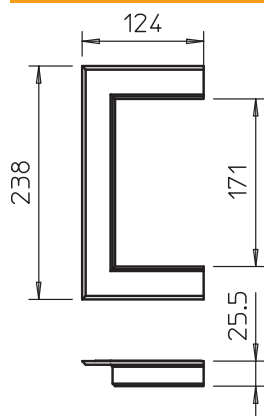

Technical data sheet

Aluminium wall cover, open, 90170

Item no. 6279000

Wall cover, open, to close wall penetrations during wall mounting.

Alu Aluminium

Master data

Item no.	6279000
Type	G-AWA090170RW
Description 1	Wall cover
Description 2	open
Dimension	238x25x124
Colour	Pure white
RAL number	9010
Material	Aluminium
Material symbol	Alu
Smallest sales unit (VG)	1 Piece
Weight	13,60 kg/100 pc.

Technical data

Width	238,00 mm
Height	124,00 mm
Dimension a	238,00 mm
Dimension b	124,00 mm
Version for	Symmetrical
Halogen-free	<input type="checkbox"/>
Trunking height	90,00 mm
Mounting type of the trunking	Wall