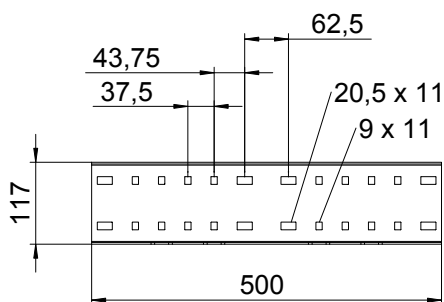

Technical data

Length	500,00 mm
Width	20,00 mm
Side height	110,00 mm
Version	Straight connector
Plate thickness	2,50 mm
Suitable for cable tray system height	110,00 mm
Suitable for cable tray	☒
Suitable for mesh cable tray	☐
Suitable for cable ladder	☒
Suitable for maintaining electrical function	☐
Adjustable connector, horizontal	☐
Adjustable connector, vertical	☐
Rustproof steel, pickled	☐
Connection type	Screw connector