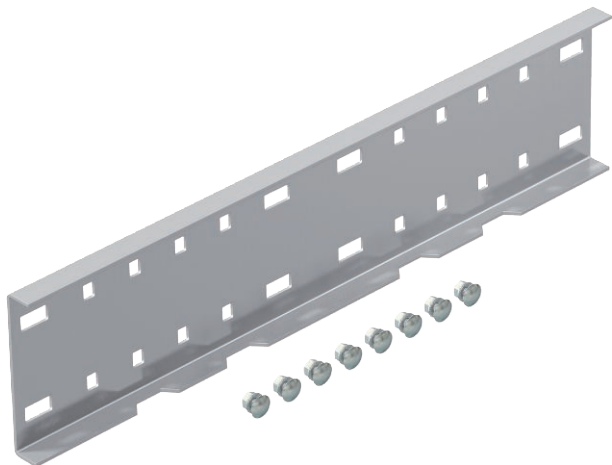

## Straight connector 110

Item no. 6091229

Straight connector for straight connections of cable trays, wide span cable trays and ladders with a side height of 110 mm.

Including appropriate bolts, washers and nuts.

### Master data

|                          |                                      |
|--------------------------|--------------------------------------|
| Item no.                 | 6091229                              |
| Type                     | WRVL 110 A2                          |
| Description 1            | Straight connector                   |
| Description 2            | for wide span system 110             |
| Dimension                | 110x500                              |
| Material                 | Stainless steel, material no. 1.4301 |
| Material symbol          | A2                                   |
| Surface                  | Bright, reworked                     |
| Surface symbol           | 2B                                   |
| Smallest sales unit (VG) | 2 Piece                              |
| Weight                   | 154,20 kg/100 pc.                    |