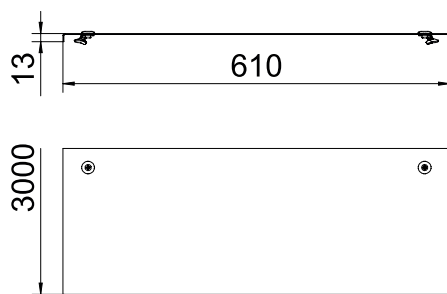

## Cover with turn buckle

Item no. 6227465

Cover with turn buckles for wide span cable trays and wide span cable ladders with side heights of 110 and 160 mm.

Transverse bead from 500 mm width.

Take appropriate constructive protection measures if there are high wind speeds.

### Master data

Item no.	6227465
Type	WDRL 1116 60 FS
Description 1	Cover with turn buckle
Description 2	wide span system 110 and 160
Manufacturer	OBO
Dimension	600x3000
Material	Steel
Material symbol	St
Surface	Strip galvanised
Surface to DIN	DIN EN 10346
Surface symbol	FS
Smallest sales unit (VG)	3 m
Weight	741,00 kg/100 m

### Technical data

Length	3.000,00 mm
Width	600,00 mm
Side height	110,00 mm
Dimension B	600,00 mm
Dimension H	15,00 mm
Dimension L	3.000,00 mm
Number of turn buckles	6,00 pc.
Fastening type	Turn buckle
Plate thickness	1,50 mm
Suitable for cable tray	<input checked="" type="checkbox"/>
Suitable for mesh cable tray	<input type="checkbox"/>
Suitable for cable ladder	<input checked="" type="checkbox"/>
Suitable for maintaining electrical function	<input type="checkbox"/>
Rustproof steel, pickled	<input type="checkbox"/>