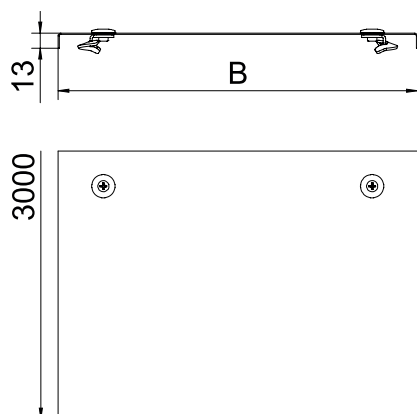

Technical data sheet

Cover with turn buckle

Item no. 6227449

Cover with turn buckles for wide span cable trays and wide span cable ladders with side heights of 110 and 160 mm.

Transverse bead from 500 mm width.

Take appropriate constructive protection measures if there are high wind speeds.

St Steel

FS Strip galvanised

Master data

Item no.	6227449
Type	WDRL 1116 40 FS
Description 1	Cover with turn buckle
Description 2	wide span system 110 and 160
Manufacturer	OBO
Dimension	400x3000
Material	Steel
Material symbol	St
Surface	Strip galvanised
Surface to DIN	DIN EN 10346
Surface symbol	FS
Smallest sales unit (VG)	3 m
Weight	516,67 kg/100 m

Technical data

Length	3.000,00 mm
Width	400,00 mm
Side height	110,00 mm
Dimension B	400,00 mm
Dimension H	15,00 mm
Dimension L	3.000,00 mm
Number of turn buckles	6,00 pc.
Fastening type	Turn buckle
Plate thickness	1,00 mm
Suitable for cable tray	<input checked="" type="checkbox"/>
Suitable for mesh cable tray	<input type="checkbox"/>
Suitable for cable ladder	<input checked="" type="checkbox"/>
Suitable for maintaining electrical function	<input type="checkbox"/>
Rustproof steel, pickled	<input type="checkbox"/>