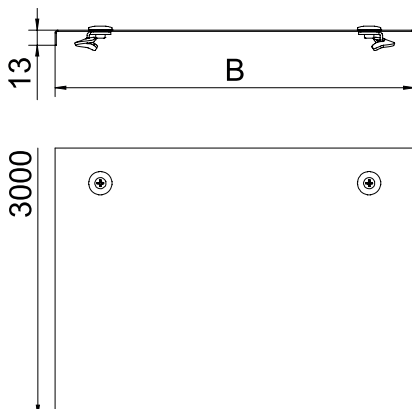

## Cover with turn buckle

Item no. 6227430

Cover with turn buckles for wide span cable trays and wide span cable ladders with side heights of 110 and 160 mm.

Transverse bead from 500 mm width.

Take appropriate constructive protection measures if there are high wind speeds.

### Master data

Item no.	6227430
Type	WDRL 1116 30 FS
Description 1	Cover with turn buckle
Description 2	wide span system 110 and 160
Manufacturer	OBO
Dimension	300x3000
Material	Steel
Material symbol	St
Surface	Strip galvanised
Surface to DIN	DIN EN 10346
Surface symbol	FS
Smallest sales unit (VG)	3 m
Weight	259,67 kg/100 m

### Technical data

Length	3.000,00 mm
Width	300,00 mm
Side height	110,00 mm
Dimension B	300,00 mm
Dimension H	15,00 mm
Dimension L	3.000,00 mm
Number of turn buckles	6,00 pc.
Fastening type	Turn buckle
Plate thickness	1,00 mm
Suitable for cable tray	<input checked="" type="checkbox"/>
Suitable for mesh cable tray	<input type="checkbox"/>
Suitable for cable ladder	<input checked="" type="checkbox"/>
Suitable for maintaining electrical function	<input type="checkbox"/>
Rustproof steel, pickled	<input type="checkbox"/>