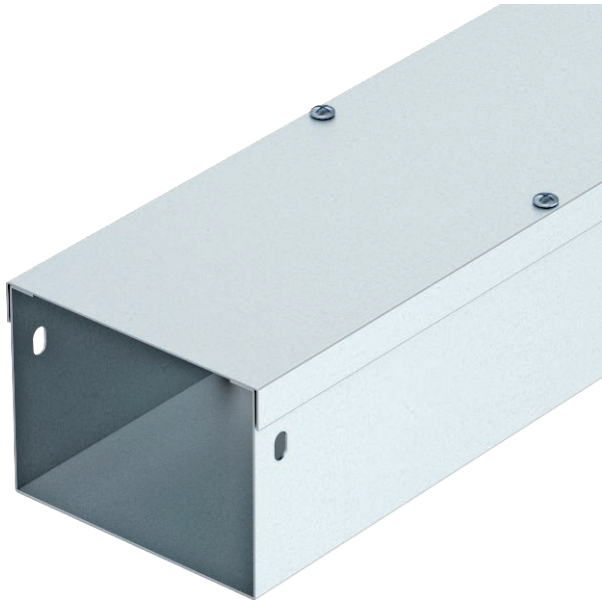

Technical data sheet

Single-compartment cable duct 50, cover screwed on

Item no. 6081157

Cable trunking, single-compartment, complete with cover.

St	Steel
FS	Strip galvanised

Additional product text 1	Connectors and the cover fastening set should be ordered separately and in the appropriate quantity.
---------------------------	--

Master data

Item no.	6081157
Type	STSF62 1.5
Description 1	Cable trunking
Description 2	single compartment
Manufacturer	Trench
Dimension	150x50x3000
Material	Steel
Material symbol	St
Surface	Strip galvanised
Surface to DIN	DIN EN 10346
Surface symbol	FS
Smallest sales unit (VG)	90,00 m
Weight	513,34 kg/100 m

Technical data

Suitable for maintaining electrical function	<input type="checkbox"/>
--	--------------------------

Technical data sheet

Single-compartment cable duct 50, cover screwed on

Item no. 6081157

Technical data

Dimensions

Length	3.000,00 mm
Width	150,00 mm
Height	50,00 mm
Dimension B	150,00 mm
Dimension H	50,00 mm
Dimension L	3.000,00 mm
Plate thickness	1,50 mm

Appr. load:

Appr. load: