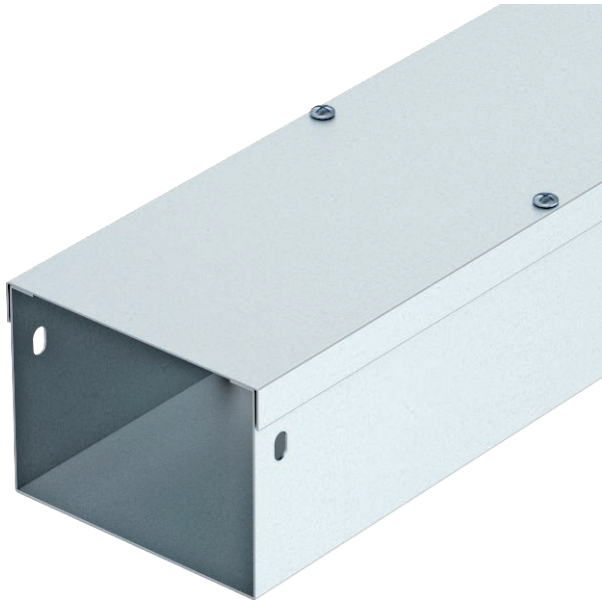

Technical data sheet

Single-compartment cable duct 50, cover screwed on

Item no. 6081155

Cable trunking, single-compartment, complete with cover.

Connectors and the cover fastening set should be ordered separately and in the appropriate quantity.

St Steel

FS Strip galvanised

Master data

Item no.	6081155
Type	STSF42 1.5
Description 1	Cable trunking
Description 2	single compartment
Manufacturer	Trench
Dimension	100x50x3000
Material	Steel
Material symbol	St
Surface	Strip galvanised
Surface to DIN	DIN EN 10346
Surface symbol	FS
Smallest sales unit (VG)	150 m
Weight	396,34 kg/100 m

Technical data

Suitable for maintaining electrical function

Technical data sheet

Single-compartment cable duct 50, cover screwed on

Item no. 6081155

Technical data

Dimensions

Length	3.000,00 mm
Width	100,00 mm
Height	50,00 mm
Dimension B	100,00 mm
Dimension H	50,00 mm
Dimension L	3.000,00 mm
Plate thickness	1,50 mm