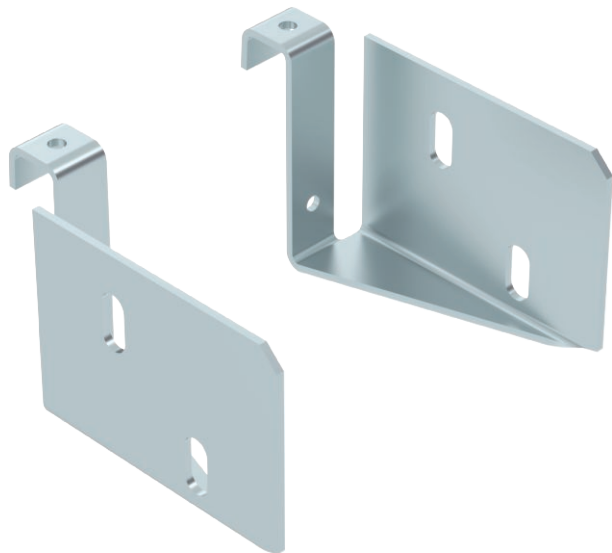

## Mounting/branch piece

Item no. 6050353

Add-on tee for horizontal use on luminaire trays of 60 mm side height.  
Two-part version.

- St** Steel
- FS** Strip galvanised

### Master data

Item no.	6050353
Type	RAA 607.5 FS
Description 1	Add-on tee
Description 2	2-part
Dimension	60x75
Material	Steel
Material symbol	St
Surface	Strip galvanised
Surface to DIN	DIN EN 10346
Surface symbol	FS
Smallest sales unit (VG)	10 Piece
Weight	18,10 kg/100 pc.