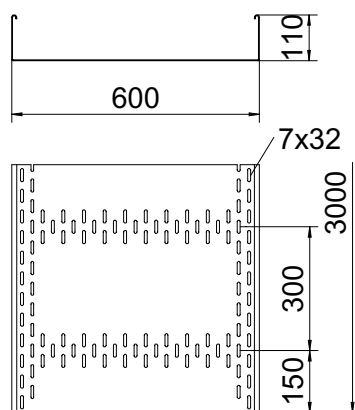

### Technical data

|  |                                     |
|--|-------------------------------------|
| Usable cross-section                         | 59.600,00 mm <sup>2</sup>           |
| Usable cross-section                         | 596,00 cm <sup>2</sup>              |
| Suitable for maintaining electrical function | <input type="checkbox"/>            |
| Connector version                            | Without connectors                  |
| With cover                                   | <input type="checkbox"/>            |
| Mounting perforation in base                 | <input checked="" type="checkbox"/> |
| NATO hole pattern                            | <input type="checkbox"/>            |
| Rustproof steel, pickled                     | <input type="checkbox"/>            |
| Side perforation                             | <input type="checkbox"/>            |
| Wide-span version                            | <input type="checkbox"/>            |

# Technical data sheet

#### Dimensions

|                 |             |
|-----------------|-------------|
| Length          | 3.000,00 mm |
| Width           | 600,00 mm   |
| Height          | 110,00 mm   |
| Side height     | 110,00 mm   |
| Dimension B     | 600,00 mm   |
| Dimension H     | 110,00 mm   |
| Dimension L     | 3.000,00 mm |
| Plate thickness | 2,00 mm     |