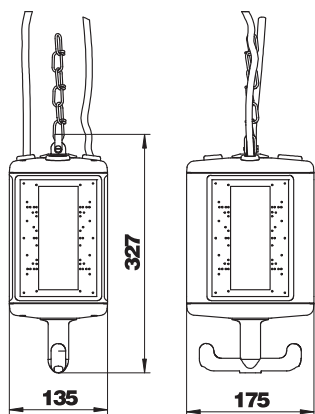

Technical data sheet

HoverCube VHF-8, empty housing

Item no. 6109822

Empty housing with suspension lug and grip hook, for the installation of electrical resources, with included partition. Without cover plates to supply workplaces in wet areas. Protection rating: IP44.

- Housing in graphite black, RAL 9011
- Cover plates in rape yellow, RAL 1021.

PA Polyamide

Master data

Item no.	6109822
Type	VHF-8 LG
Description 1	HoverCube
Description 2	IP44, with grip, empty
Dimension	175x135x327
Colour	Graphite black
RAL number	9011
Material	Polyamide
Material symbol	PA
Smallest sales unit (VG)	1 Piece
Weight	105,00 kg/100 pc.

Technical data

Width	135,00 mm
Height	327,00 mm
Depth	175,00 mm
Number of SCHUKO sockets	0
CEE socket, 125 A	Without
CEE socket, 16 A	Without
CEE socket, 32 A	Without
CEE socket, 63 A	Without
Supply/connection option	Other
FI protection switch	Without
Handling	abhängbar
Military version	<input type="checkbox"/>
Protection rating	IP20
Other installations and/or empty slots	1