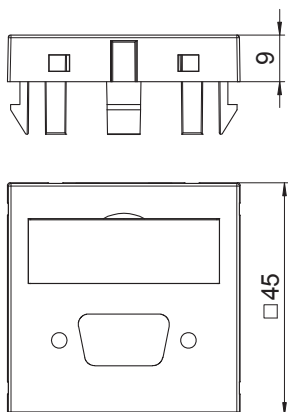

Technical data sheet

Multimedia support for VGA/D-Sub9 plug connection, 1 module, straight outlet
Item no. 6104709

Multimedia support for a VGA / D-Sub9 plug connector, straight cable outlet, with labelling panel, without plug connector. Support plate with locking fastening, suitable for horizontal and vertical installation in the system environment.

For installation in Rapid 45 device installation ducts, Rapid 80 device installation ducts, service poles and underfloor systems.

PC Polycarbonate

Master data

| | |
|--------------------------|--------------------------------|
| Item no. | 6104709 |
| Type | MTG-DB 0 SWGR1 |
| Description 1 | Multimedia support, VGA/D-Sub9 |
| Description 2 | without connection socket |
| Dimension | 45x45mm |
| Colour | Black-grey |
| RAL number | 7021 |
| Material | Polycarbonate |
| Material symbol | PC |
| Smallest sales unit (VG) | 1 Piece |
| Weight | 0,70 kg/100 pc. |

Technical data

| | |
|----------------------|--|
| Width | 45,00 mm |
| Height | 45,00 mm |
| Depth | 9,00 mm |
| Dimension | 45 x 45 mm |
| Surface version | Matt |
| Fastening type | Lock |
| Labelling panel | With labelling panel |
| Halogen-free | <input checked="" type="checkbox"/> |
| Hinged cover | <input type="checkbox"/> |
| Lamp-wire connector | <input type="checkbox"/> |
| With printed label | <input type="checkbox"/> |
| Mit Staubschutz | <input type="checkbox"/> |
| Protection rating | IP20 |
| Support ring | <input type="checkbox"/> |
| Transparent | <input type="checkbox"/> |
| Use | VGA |
| Strain relief option | <input type="checkbox"/> |
| Combination | Basic element with central cover plate |