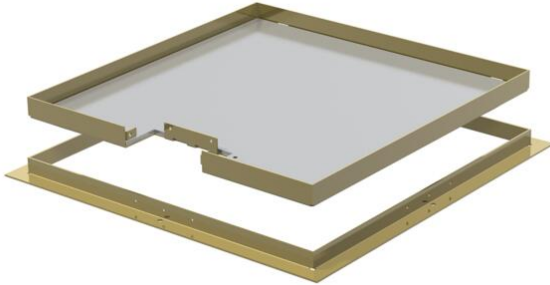

Technical data sheet

Frame cassette for cord outlet, RKS, nominal size 250-3,
brass

Item number: 7406538

Frame cassette for cord outlet, for UZD250-3, for the installation of accessories
in dry or wet-cleaned floors for indoor use.

CuZn 37 Brass

Master data

Item number	7406538
Type	RKS 2M2 15
Description 1	Frame cassette
Description 2	for cord outlet
Manufacturer	OBO
Dimension	282x282x15
Material	Brass
Smallest sales unit	1
Unit of quantity	Piece
Weight	423.6 kg
Weight unit	kg/100 pc.

Dimensions

Dimension A	324 mm
Dimension B	288 mm
Dimension C	282 mm
Dimension h	15 mm

Technical data sheet

Frame cassette for cord outlet, RKS, nominal size 250-3,
brass

Item number: 7406538

Technical data

Number of cable outlets	1
Cable outlet version	Swivellable cord outlet
Floor care	Dry
Suitable for	Underfloor socket structure
Device support to accept mounting boxes	no
Floor covering thickness	13 mm