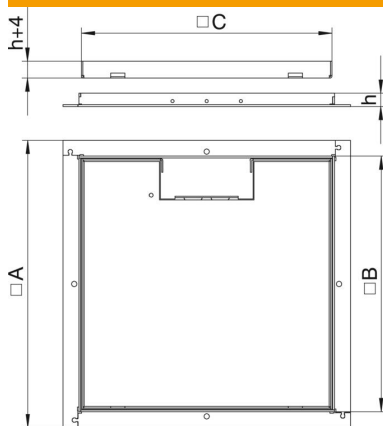

Technical data sheet

Frame cassette for cord outlet, RKS, nominal size 250-3,
brass

Item number: 7406538

Frame cassette for cord outlet, for UZD250-3, for the installation of accessories
in dry or wet-cleaned floors for indoor use.

CuZn 37 Brass

Master data

Item number	7406538
Type	RKS 2M2 15
Description 1	Frame cassette
Description 2	for cord outlet
Manufacturer	OBO
Dimension	282x282x15
Material	Brass
Smallest sales unit	1
Unit of quantity	Piece
Weight	423.6 kg
Weight unit	kg/100 pc.

Dimensions

Dimension A	324 mm
Dimension B	288 mm
Dimension C	282 mm
Dimension h	15 mm

Technical data sheet

Frame cassette for cord outlet, RKS, nominal size 250-3,
brass

Item number: 7406538

Technical data