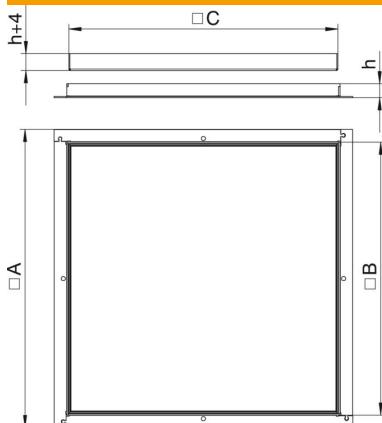

# Technical data sheet

Frame cassette for inspection opening, RK, nominal size 250-3, brass  
Item number: 7405844

"Blank" frame cassette for the creation of an inspection opening in the UZD250-3 in dry or wet-cleaned floors for indoor use. Only suitable for smooth floor coverings.

## Master data

Item number	7405844
Type	RK M2 10
Description 1	Frame cassette
Description 2	blank
Manufacturer	OBO
Dimension	282x282x10
Material	Brass
Smallest sales unit	1
Unit of quantity	Piece
Weight	431.1 kg
Weight unit	kg/100 pc.

## Dimensions

Dimension A	324 mm
Dimension B	288 mm
Dimension C	282 mm
Dimension h	10 mm

# Technical data sheet

Frame cassette for inspection opening, RK, nominal size  
250-3, brass  
Item number: 7405844