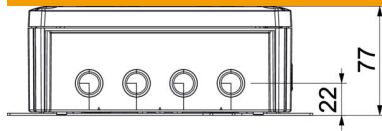

### Master data

Item number	7205546
Type	T 160 ED 16-5 A
Description 1	Junction box
Description 2	for function maintenance
Manufacturer	OBO
Dimension	190x150x77
Colour	Pastel orange; RAL 2003
Material	Polypropylene
Smallest sales unit	1
Unit of quantity	Piece
Weight	60 kg
Weight unit	kg/100 pc.

### Dimensions

Length	190 mm
Width	150 mm
Height	77 mm

### Technical data

Expandable	no
No. of entries	12
Number of terminals	5
Type of housing penetration	Cuttable stepped membrane
Measured insulation voltage $V_i$	690 V
Equipment	Terminal
Cover	Not transparent
Cover fastening	Screwed
Entry from rear	no
Entries	7x M25 5x M32
Explosion-tested version	no
Shape	Rectangular
Maintain electrical functions	E 90
For Ex zone	Without
For Ex zone gas	Without
For Ex zone dust	Without
Halogen-free	yes
Clear internal dimensions	176x135x67 mm
With screening	no
with lid	yes
Nominal cross-section, min.	16 mm <sup>2</sup>
Nominal voltage	660 V
Sealable	no
Impact-resistant	no
Protection rating	IP66
Weatherproof	no