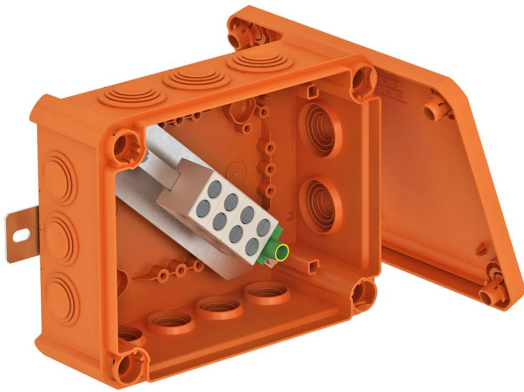

## FireBox T160ED with external fastening

Item number: 7205546

Halogen-free junction box with pre-mounted, soft plug-in seals, approved for the maintenance of electrical functionality according to DIN 4102 Part 12. Maintenance of electrical functionality classes E30 to E90.

Colour: Pastel orange.

Fully mounted connection unit made of high temperature-resistant special ceramic and labelled protective conductor terminal. Supplied with 2 MMS 6x50 fire protection screw ties for anchorless fastening on the external straps.

Nominal cross-section of power cable: Max. 16 mm<sup>2</sup>. Maximum of two 6 mm<sup>2</sup> rigid copper cables per terminal.

High protection rating IP66, impact resistance class IK05.

Details on the cable types and manufacturers can be found in the general construction test certificate of the material testing institute NRW, Erwitte.

### Master data

Item number	7205546
Type	T 160 ED 16-5 A
Description 1	Junction box
Description 2	for function maintenance
Manufacturer	OBO
Dimension	190x150x77
Colour	Pastel orange; RAL 2003
Material	Polypropylene
Smallest sales unit	1
Unit of quantity	Piece
Weight	60 kg
Weight unit	kg/100 pc.