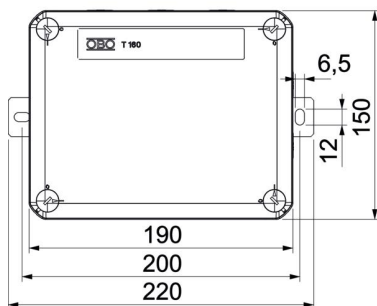

Nominal cross-section of power cable: Max. 16 mm<sup>2</sup>. Maximum of two 6 mm<sup>2</sup> rigid copper cables per terminal.

High protection rating IP66, impact resistance class IK05.

Details on the cable types and manufacturers can be found in the general construction test certificate of the material testing institute NRW, Erwitte.

### Master data

Item number	7205546
Type	T 160 ED 16-5 A
Description 1	Junction box
Description 2	for function maintenance
Manufacturer	OBO
Dimension	190x150x77
Colour	Pastel orange; RAL 2003
Material	Polypropylene
Smallest sales unit	1
Unit of quantity	Piece
Weight	60 kg
Weight unit	kg/100 pc.

### Dimensions

Length	190 mm
Width	150 mm
Height	77 mm

### Technical data

Expandable	no
No. of entries	12
Number of terminals	5
Type of housing penetration	Cuttable stepped membrane
Measured insulation voltage $V_i$	690 V
Equipment	Terminal
Cover	Not transparent
Cover fastening	Screwed
Entry from rear	no
Entries	7x M25 5x M32
Explosion-tested version	no
Shape	Rectangular
Maintain electrical functions	E 90
For Ex zone	Without
For Ex zone gas	Without
For Ex zone dust	Without
Halogen-free	yes
Clear internal dimensions	176x135x67 mm
With screening	no
with lid	yes
Nominal cross-section, min.	16 mm <sup>2</sup>
Nominal voltage	660 V
Sealable	no
Impact-resistant	no
Protection rating	IP66
Weatherproof	no