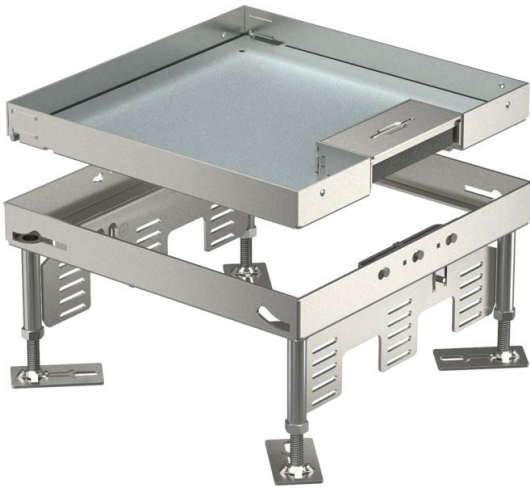

Technical data sheet

Height-adjustable cassette with cord outlet, RКСN, stainless steel

Item number: 7409220

Height-adjustable cassette of nominal size 9 with cord outlet for installation of accessories in dry-care floors for indoor use .
For the installation of 3 UT4 universal supports for 9 individual installation devices with support ring/support clamp or 12 Modul 45® devices.

VA Stainless steel, grade 354/1

Master data

Item number	7409220
Type	RКСN2 9 VS 25
Description 1	Square cassette
Description 2	with cord outlet
Manufacturer	OBO
Dimension	243x243mm
Material	Stainless steel, grade 354/1
Smallest sales unit	1
Unit of quantity	Piece
Weight	444 kg
Weight unit	kg/100 pc.

Technical data sheet

Height-adjustable cassette with cord outlet, RКСN, stainless steel

Item number: 7409220

Dimensions

Length	243 mm
Width	243 mm
Dimension h	110 mm

Technical data

Number of installable devices	12
Number of mounting boxes	3
Number of cable outlets	1
Version for	Square
Cable outlet version	Swivellable cord outlet
Floor care	Dry
Decouplable	no
Floor height, max.	155 mm
Floor height, min.	110 mm
Suitable for raised floor installation	yes
Suitable for cavity floor installation	yes
Suitable for	Underfloor socket structure
Suitable for underfloor box	250/350
Device support to accept mounting boxes	yes
Length of installation dimensions	244 mm
Nominal size	350 mm
Nominal size for device installation units	9
Height-adjustment range, max.	155 mm
Height-adjustment range, min.	110 mm
Protection rating (IP) when used	IP20
Protection rating (IP) when unused	IP40
Protection rating IK code	IK10
Heavy-duty version	no
Installation system type	UT4
Vertical load, large area	to 15,000 N
Vertical load, small area	to 3,000 N
Approvals	VDE

Technical data sheet

Height-adjustable cassette with cord outlet, RKSN, stainless steel

Item number: 7409220