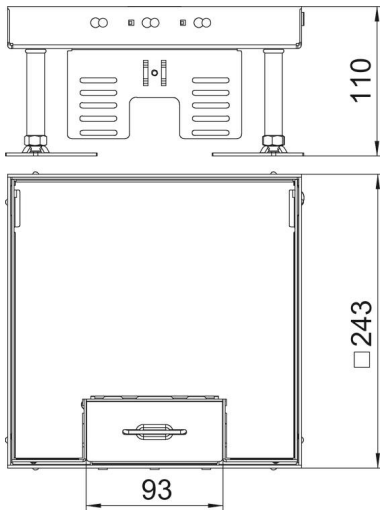

Technical data sheet

Height-adjustable cassette with cord outlet, RКСN, stainless steel

Item number: 7409220

Height-adjustable cassette of nominal size 9 with cord outlet for installation of accessories in dry-care floors for indoor use .
For the installation of 3 UT4 universal supports for 9 individual installation devices with support ring/support clamp or 12 Modul 45® devices.

VA Stainless steel, grade 354/1

Master data

Item number	7409220
Type	RКСN2 9 VS 25
Description 1	Square cassette
Description 2	with cord outlet
Manufacturer	OBO
Dimension	243x243mm
Material	Stainless steel, grade 354/1
Smallest sales unit	1
Unit of quantity	Piece
Weight	444 kg
Weight unit	kg/100 pc.

Technical data sheet

Height-adjustable cassette with cord outlet, RКСN, stainless steel

Item number: 7409220

Dimensions

Length	243 mm
Width	243 mm
Dimension h	110 mm

Technical data

Number of installable devices	12
Number of mounting boxes	3
Number of cable outlets	1
Version for	Square
Cable outlet version	Swivellable cord outlet
Floor care	Dry
Decouplable	no
Floor height, max.	155 mm
Floor height, min.	110 mm
Suitable for raised floor installation	yes
Suitable for cavity floor installation	yes
Suitable for	Underfloor socket structure
Suitable for underfloor box	250/350
Device support to accept mounting boxes	yes
Length of installation dimensions	244 mm
Nominal size	350 mm
Nominal size for device installation units	9
Height-adjustment range, max.	155 mm
Height-adjustment range, min.	110 mm
Protection rating (IP) when used	IP20
Protection rating (IP) when unused	IP40
Protection rating IK code	IK10
Heavy-duty version	no
Installation system type	UT4
Vertical load, large area	to 15,000 N
Vertical load, small area	to 3,000 N
Approvals	VDE

Technical data sheet

Height-adjustable cassette with cord outlet, RKSN, stainless steel

Item number: 7409220