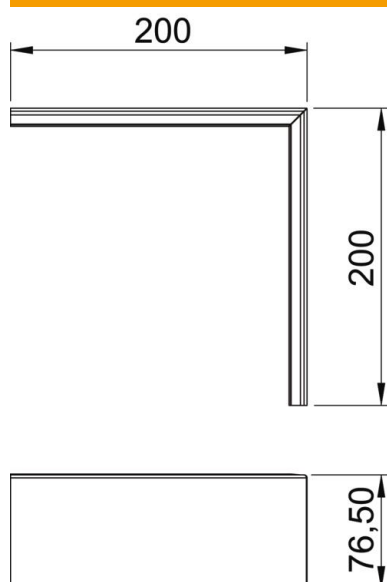

Technical data sheet

External corner cover, smooth

Item number: 6274790

PVC external corner cover, smooth surface.

PVC Polyvinylchloride

Master data

Item number	6274790
Type	GK-OTGARW
Description 1	Cover
Description 2	external corner, smooth
Manufacturer	OBO
Colour	Pure white; RAL 9010
Material	Polyvinylchloride
Smallest sales unit	1
Unit of quantity	Piece
Weight	9.5 kg
Weight unit	kg/100 pc.

Technical data sheet

External corner cover, smooth

Item number: 6274790

Dimensions

Length	200 mm
Width	76.5 mm
Height	12 mm

Technical data

Application	External corner
Halogen-free	no
Cover mounting type	Internal
Protection rating	IP30
Protective film	yes
Protection rating IK code	IK08
Permitted temperature range, max.	60 °C
Permitted temperature range, min.	-15 °C