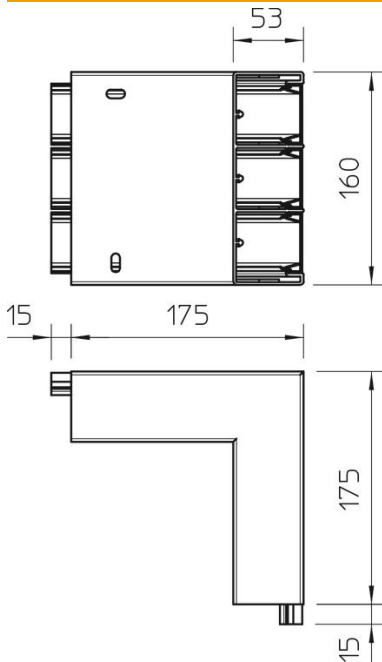

## External corner

Item number: 6116263

Rigid 90° external corner for changing the direction of the Rapid 45 three-compartment device installation trunking.

**PVC** Polyvinylchloride

### Master data

Item number	6116263
Type	GEK-KAS53160-3
Description 1	External corner
Description 2	rigid form
Manufacturer	OBO
Dimension	53x160mm
Colour	Pure white; RAL 9010
Material	Polyvinylchloride
Smallest sales unit	1
Unit of quantity	Piece
Weight	64 kg
Weight unit	kg/100 pc.

### Dimensions

Length	175 mm
Width	160 mm
Height	53 mm

### Technical data

Number of covers	3
Version for	Base
for duct width	100 mm
for trunking height	53 mm
Halogen-free	no
Cable retaining clip	no
Duct connector	no
Cover mounting type	Internal
Mounting perforation in base	yes
Cover width 2	45 mm
Cover width 3	45 mm
Protection rating	IP30
Protective film	no
Protection rating IK code	IK08
Symmetrical	no
Permitted temperature range, max.	60 °C
Permitted temperature range, min.	-15 °C
Angle range, max.	90 mm
Angle range, min.	90 mm