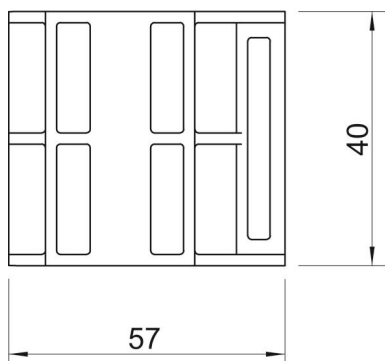

Technical data sheet

Counter-trough, plastic, universal

Item number: 1197584

Irrespective of the rail, universally applicable by pushing onto a limb of the BBS clamp clip.

PP Polypropylene

Master data

Item number	1197584
Type	2058FW 58 LGR
Description 1	Counter-trough
Manufacturer	OBO
Dimension	52-58mm
Colour	Light grey; RAL 7035
Material	Polypropylene
Smallest sales unit	100
Unit of quantity	Piece
Weight	0.444 kg
Weight unit	kg/100 pc.

Technical data sheet

Counter-trough, plastic, universal

Item number: 1197584

Dimensions

Dimension B	57 mm
Dimension H	10.6 mm
Dimension L	40 mm

Technical data

Counter-trough/clip version	Counter sleeve
Suitable for max. cable diameter	58 mm
Halogen-free	yes
Clamping range D, max.	58 mm
Clamping range D, min.	52 mm