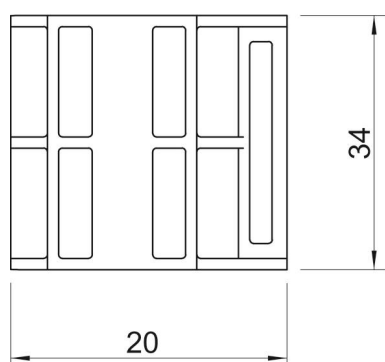

Technical data sheet

Counter-trough, plastic, universal

Item number: 1197169

Irrespective of the rail, universally applicable by pushing onto a limb of the BBS clamp clip.

PP Polypropylene

Master data

Item number	1197169
Type	2058FW 16 LGR
Description 1	Counter-trough
Manufacturer	OBO
Dimension	12-16mm
Colour	Light grey; RAL 7035
Material	Polypropylene
Smallest sales unit	100
Unit of quantity	Piece
Weight	0.131 kg
Weight unit	kg/100 pc.

Technical data sheet

Counter-trough, plastic, universal

Item number: 1197169

Dimensions

Dimension B	20 mm
Dimension H	5 mm
Dimension L	34 mm

Technical data

Counter-trough/clip version	Counter sleeve
Suitable for max. cable diameter	16 mm
Halogen-free	yes
Clamping range D, max.	16 mm
Clamping range D, min.	12 mm