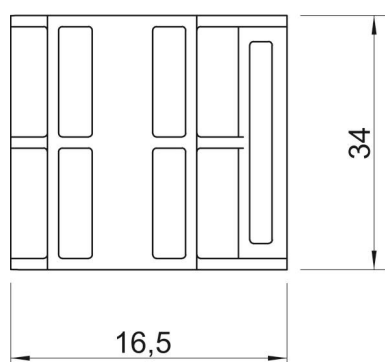

Technical data sheet

Counter-trough, plastic, universal

Item number: 1197126

Irrespective of the rail, universally applicable by pushing onto a limb of the BBS clamp clip.

PP Polypropylene

Master data

Item number	1197126
Type	2058FW 12 LGR
Description 1	Counter-trough
Manufacturer	OBO
Dimension	8-12mm
Colour	Light grey; RAL 7035
Material	Polypropylene
Smallest sales unit	100
Unit of quantity	Piece
Weight	0.102 kg
Weight unit	kg/100 pc.

Technical data sheet

Counter-trough, plastic, universal

Item number: 1197126

Dimensions

Dimension B	16.5 mm
Dimension H	5 mm
Dimension L	34 mm

Technical data

Counter-trough/clip version	Counter sleeve
Suitable for max. cable diameter	12 mm
Halogen-free	yes
Clamping range D, max.	12 mm
Clamping range D, min.	8 mm